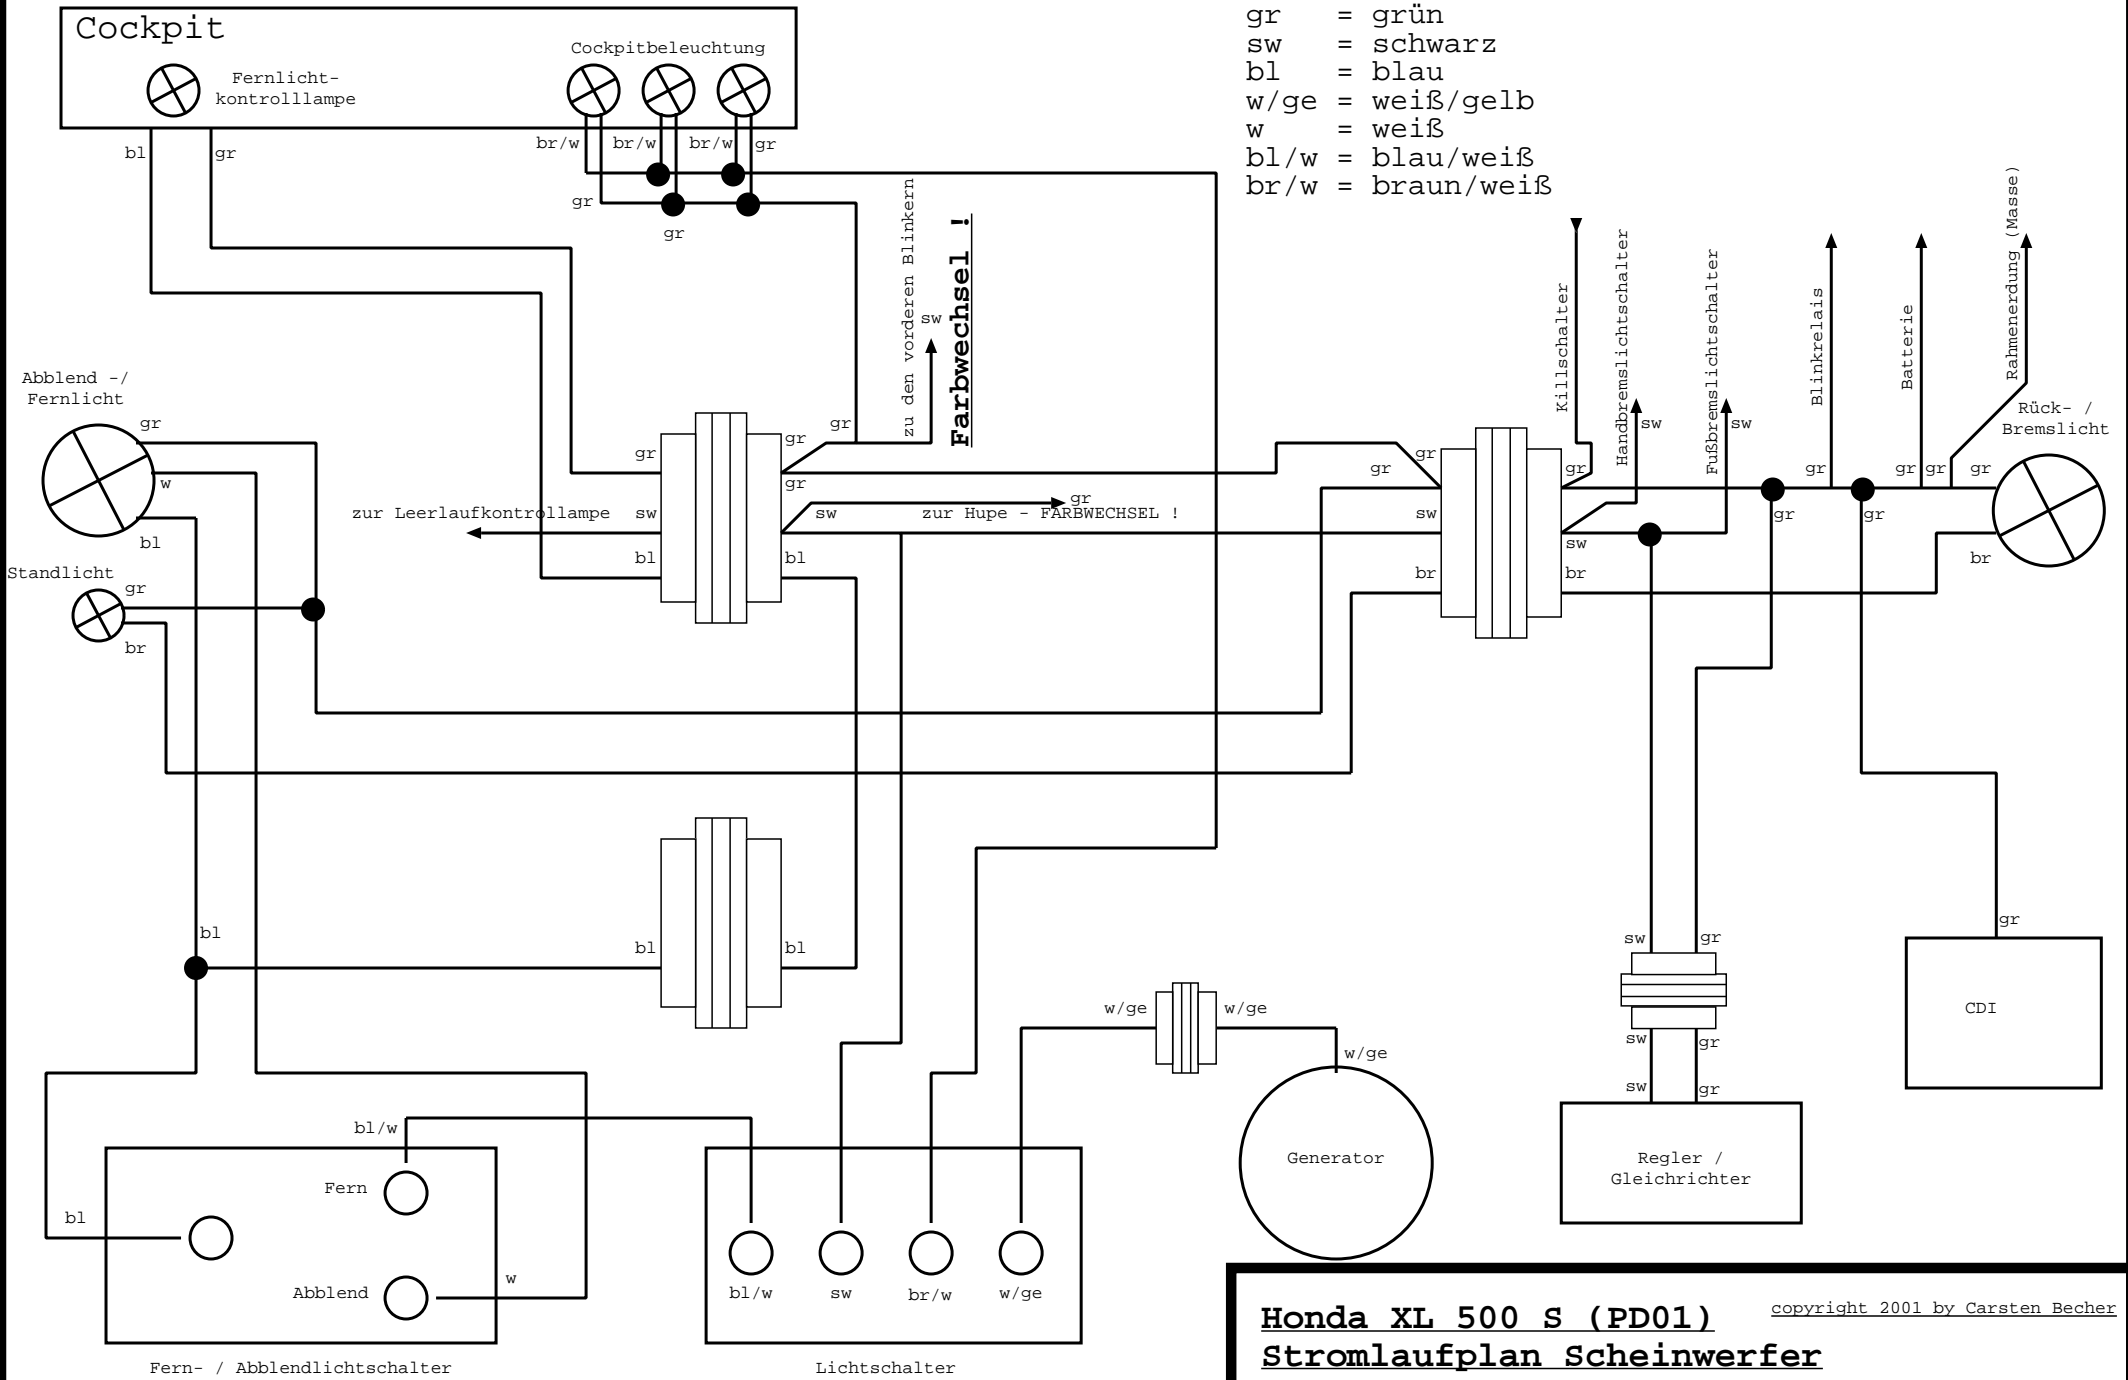

# Cockpit

**Honda XL 500 S (PD01)**  
**Stromlaufplan Scheinwerfer**

copyright 2001 by Carsten Becher