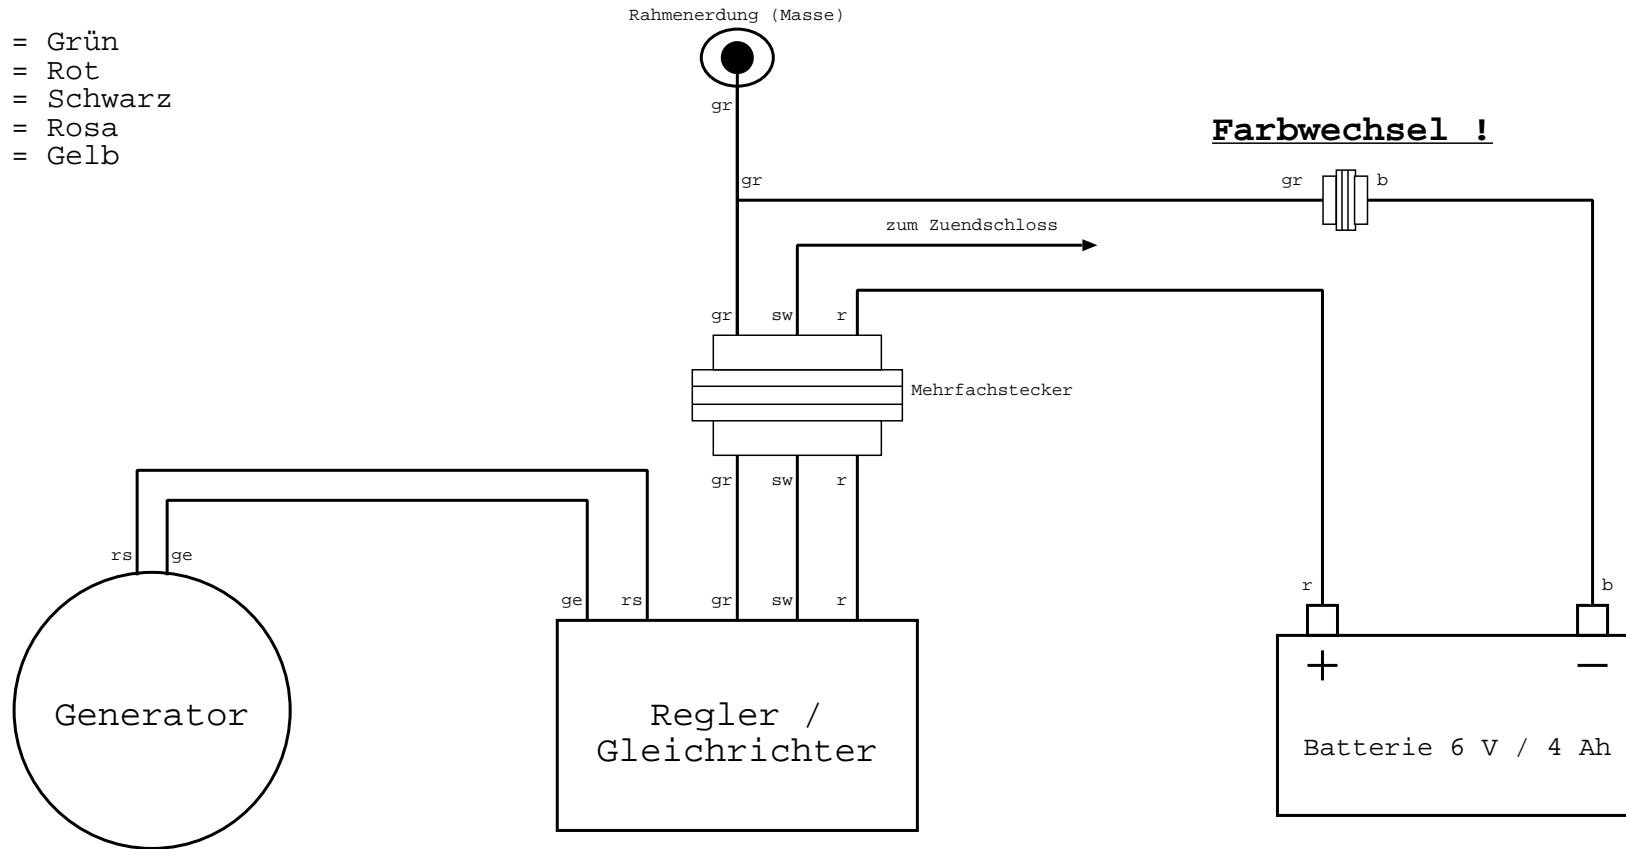

gr = Grün  
 r = Rot  
 sw = Schwarz  
 rs = Rosa  
 ge = Gelb

**Honda XL 500 S (PD01)**  
**Stromlaufplan Generator**

copyright 2001  
 by Carsten Becher